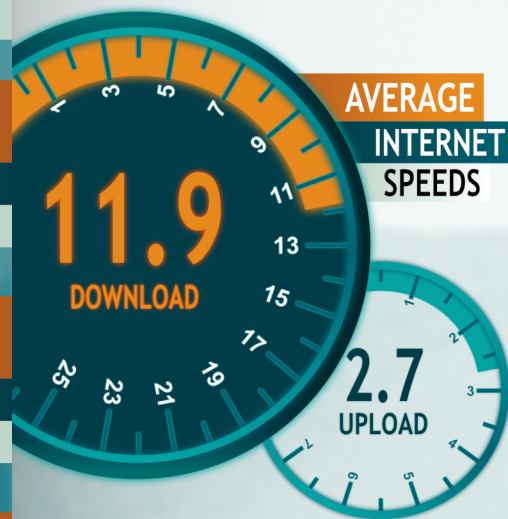

ARIZONA 270,084 10.5%

UNITED STATES 12,105,000 10%

13,863 14.1% HOUSEHOLDS HAVE NO COMPUTER

ARIZONA 390,350 15.2%

UNITED STATES 20,142,222 16.7%

AVERAGE INTERNET SPEEDS

U.S. Census Bureau. 2019 American Community Survey 5-Year Estimates. <https://data.census.gov/cedsci/>