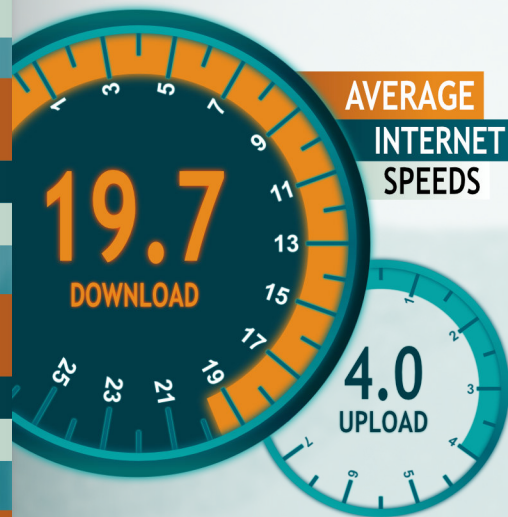

U.S. Census Bureau. 2019 American Community Survey 5-Year Estimates. <https://data.census.gov/cedsci/>

Measurement Lab. 2021. NDT Statistics by U.S. County [October 15, 2020 - October 15, 2021]. <https://www.measurementlab.net/visualizations/>

This project is supported by the Arizona State Library, Archives & Public Records, a division of the Secretary of State, with federal funds from the Institute of Museum and Library Services.
Updated: 10/25/21

Connect Arizona FOR MORE INFORMATION: connect-arizona.com