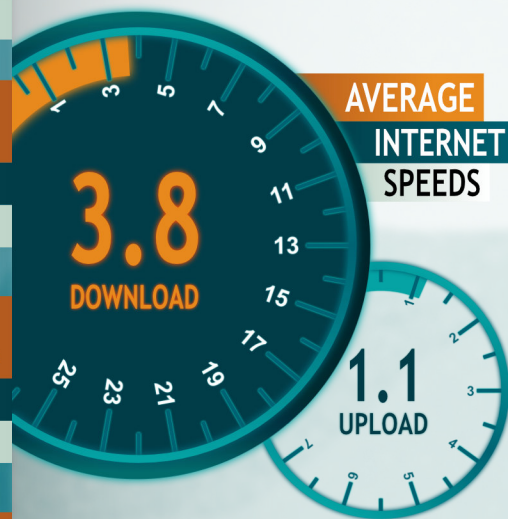

AVERAGE
INTERNET
SPEEDS

U.S. Census Bureau. 2019 American Community Survey 5-Year Estimates. <https://data.census.gov/cedsci/>

Measurement Lab. 2021. NDT Statistics by U.S. County [October 15, 2020 - October 15, 2021]. <https://www.measurementlab.net/visualizations/>

This project is supported by the Arizona State Library, Archives & Public Records, a division of the Secretary of State, with federal funds from the Institute of Museum and Library Services.
Updated: 10/25/21

Connect Arizona FOR MORE INFORMATION:
connect-arizona.com